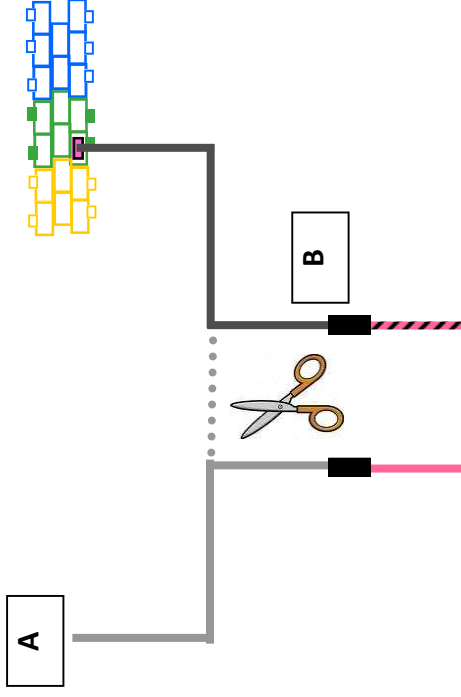

KIA CEE'D

Answering an incoming call:	Press	MODE
Hanging up a call:	Press 2 seconds	MODE
Rejecting a call:	Press 2 seconds	MODE
Voice dialling:	Press	MODE
Last number redialling:	Press 2 seconds	MODE
Discreet mode:	Press	MODE
Back to car kit mode:	Press	MODE
Turning the volume up:	Press	VOLUME ↑
Turning the volume down:	Press	VOLUME ↓
Entering menu functions:	Press TWICE	MODE
Scrolling menu functions:	Press	VOLUME ↑
		VOLUME ↓
Confirming a function:	Press	MODE
Cancelling a function:	Press 2 seconds	MODE
Entering MUSIC mode:	Press 3 times	MODE
Scrolling songs:	Press	SEEK <
		SEEK >
Leaving MUSIC mode:	Press 3 times	MODE
Car kit resetting:	Press	VOLUME ↓ followed by
		VOLUME ↑ 5 TIMES

BUS 1 Connection

CONNECTIONS

SWITCHES SETTINGS