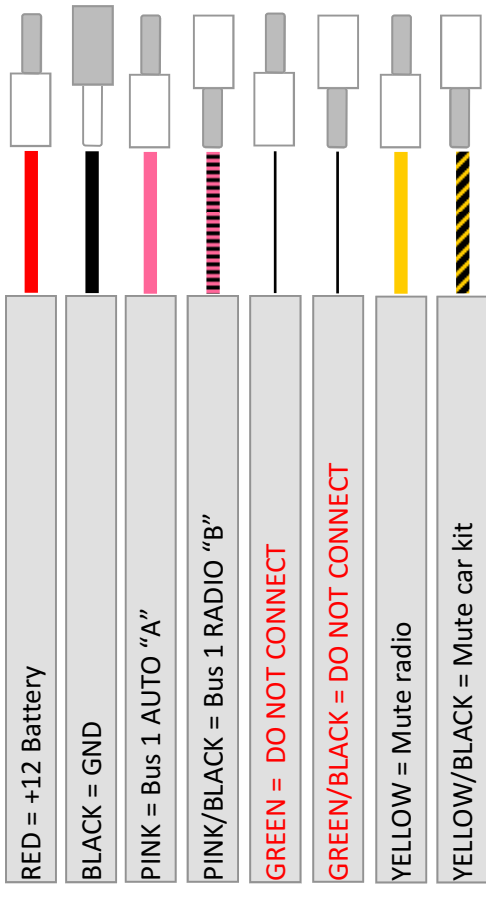

KIA CEE'D

Answering an incoming call:	Press	MODE
Hanging up a call:	Press 2 seconds	MODE
Rejecting a call:	Press 2 seconds	MODE
Voice dialling:	Press	MODE
Last number redialling:	Press 2 seconds	MODE
Discreet mode:	Press	MODE
Back to car kit mode:	Press	MODE
Turning the volume up:	Press	VOLUME ↑
Turning the volume down:	Press	VOLUME ↓
Entering menu functions:	Press TWICE	MODE
Scrolling menu functions:	Press	VOLUME ↑
		VOLUME ↓
Confirming a function:	Press	MODE
Cancelling a function:	Press 2 seconds	MODE
Entering MUSIC mode:	Press 3 times	MODE
Scrolling songs:	Press	SEEK <
		SEEK >
Leaving MUSIC mode:	Press 3 times	MODE
Car kit resetting:	Press	VOLUME ↓ followed by
		VOLUME ↑ 5 TIMES

BUS 1 Connection

CONNECTIONS

SWITCHES SETTINGS